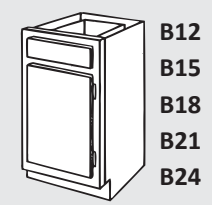

Actual Size: 24" w x 30" h x 12" d  
Allow 27" of wall space. When installing, pull the XCW2430 away from the wall 3".

Actual Size: 54" w x 23 1/2" h x 12" d

Actual Size: 30" w x 18" d x 34 1/2" h.  
When installing, pull the LS36 away from the wall so there is a 6" gap between the wall and the cabinet on both sides.

Actual Size: 30" w x 24" d x 34 1/2" h.  
Allow 36" of wall space. When installing, pull the BC36 away from the wall 6".

Doors and Drawer fronts shown on this page are for illustration purposes only. When ordered, Doors and Drawer fronts will arrive as shown in this brochure.